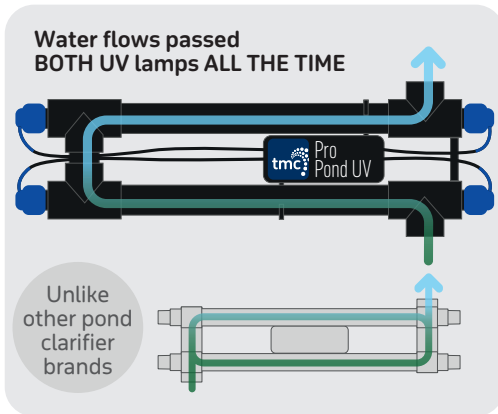

NEW Pro Pond range

Code	Model	Optimum Pond size	Max. Pond size	Max. Flow rate
5304	Pro Pond UV15 Pond clarifier	13,500 litre	15,000 litre	6,750 l/h
5305	Pro Pond UV25 Pond clarifier	18,000 litre	20,000 litre	9,000 l/h
5307	Pro Pond UV55 Pond clarifier	45,000 litre	55,000 litre	22,500 l/h
5308	Pro Pond UV110 Pond clarifier	72,000 litre	75,000 litre	36,000 l/h